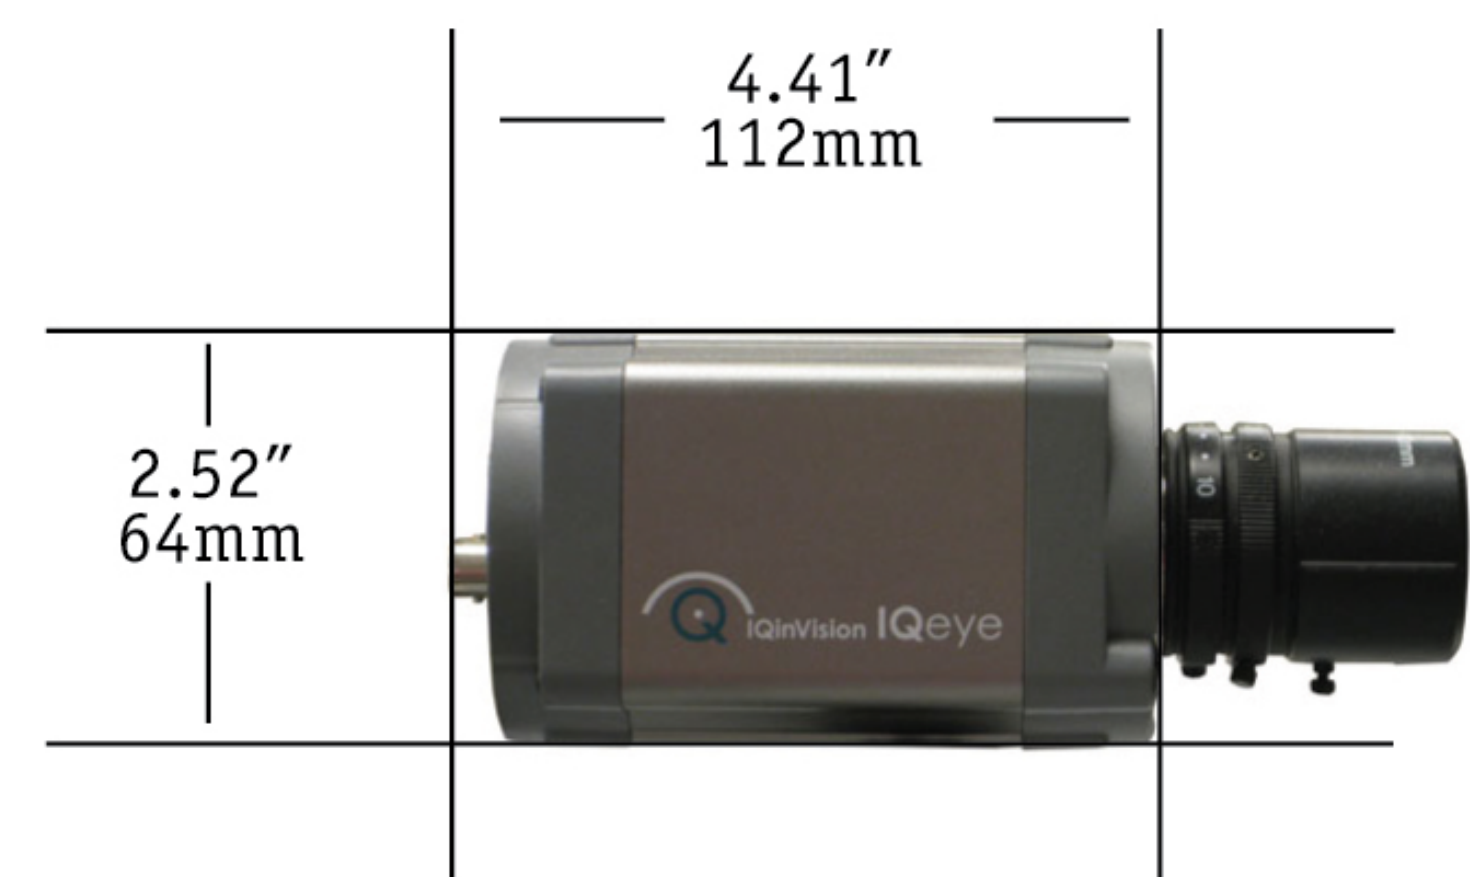

Incredible Day/Night Performance

IQeye
PRO LINE

IQeye700/750 Series *Full-Featured Megapixel Network Cameras*

The IQeye700/750 Series delivers best-in-class image quality, dynamic range and network stability you can rely on in the most challenging environments. These network cameras provide incredible hi-speed IQeye Resolution™ with exceptional low-light performance in a rugged, compact package.

- 1, 2, 3 or 5 Megapixels
- CF Slot for On-Camera Storage
- 64 Independent Video Streams with IQcameo™
- Analog Out
- Resolution On-Demand™
- < 0.05 lux IR Sensitive

Camera weight (without lens): 13oz (369g)