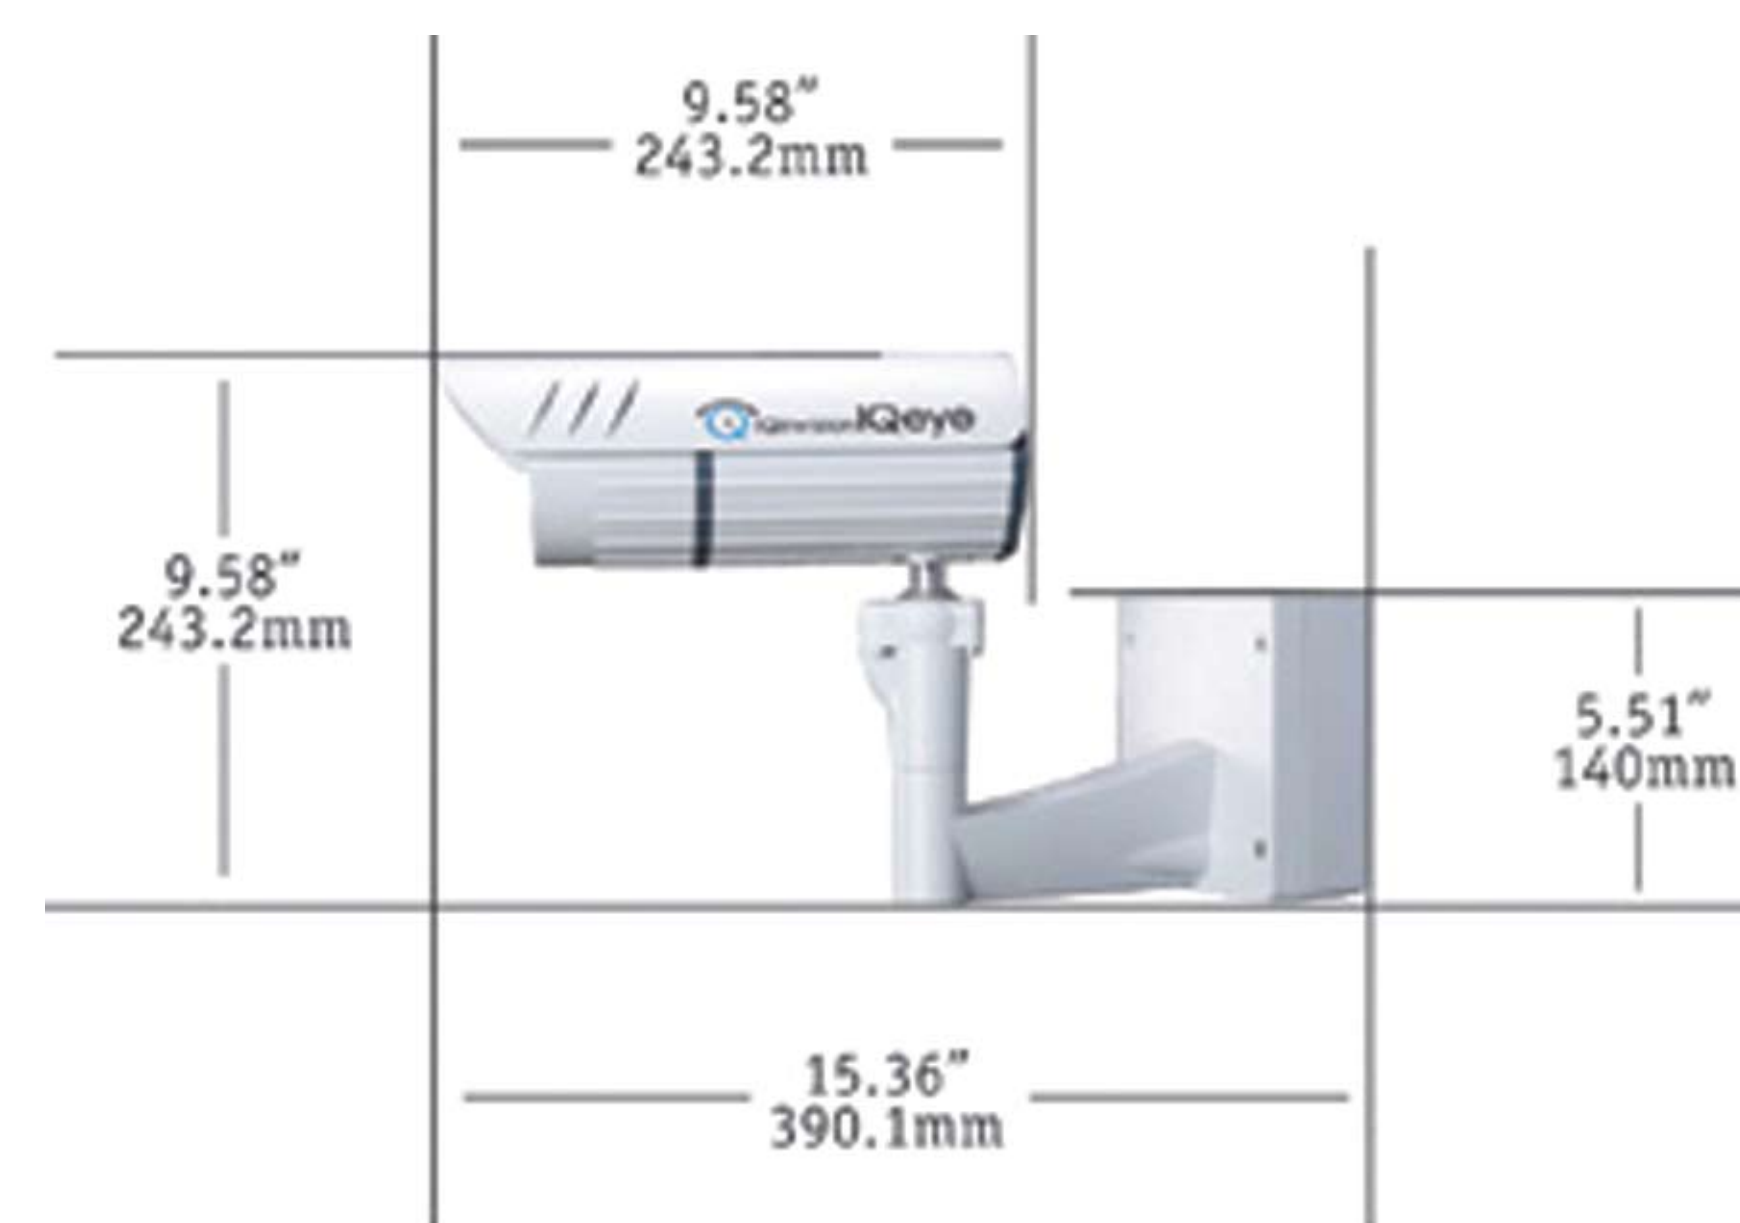

# All-Weather Megapixel IP Camera

**IQeye**  
**PRO LINE**

## IQeye Sentinel™ Series

### Vandal-Resistant Indoor/Outdoor Network Camera

The IQeye Sentinel Series is the first All-Weather Megapixel Network Camera that is entirely Power-Over-Ethernet. Sentinel's exclusive pivoting arm allows you to use the same camera for wall, ceiling or parapet mounting with no additional hardware.

- All-Weather Design for Indoor or Outdoor Use
- 1.3 to 5.0 Megapixel High-Definition Resolution
- Full Power-over-Ethernet
- Regular or Day/Night
- Mounts Anywhere – Wall, Ceiling or Parapet, with no Additional Hardware