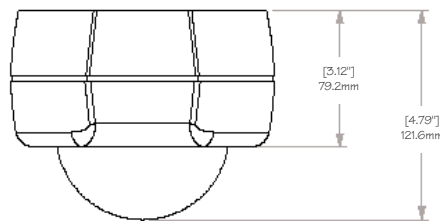

IQeye 4 Series

IQ51x Series

IQ51x Vandal Dome Series

IQeye 4 Series

IQeye 4 Series Camera Weight (without lens) 6.8oz (193g)

FRONT VIEW

SIDE VIEW

BACK VIEW

IQeye 51x Series

IQ510 Camera weight (without lens) 6oz (160g)

IQ511 Camera weight (without lens) 9oz (240g)

FRONT VIEW

BOTTOM VIEW*

*Mounting hole also included in same position on top of camera.

SIDE VIEW

IQeye Vandal Dome Series

IQDV Camera weight (without lens) 45.3oz (1339g)

TOP VIEW

SIDE VIEW

SIDE VIEW

BOTTOM VIEW