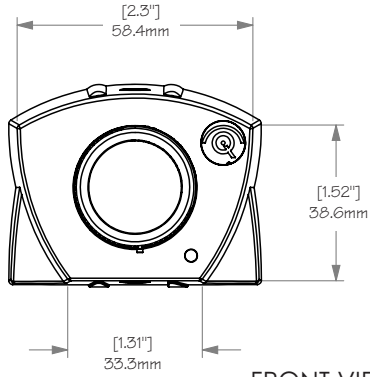

IQeye 4 Series

IQ51x Series

IQ51x Vandal Dome Series

IQeye 4 Series

IQeye 4 Series Camera Weight (without lens) 6.8oz (193g)

FRONT VIEW

SIDE VIEW

BACK VIEW

IQeye 51x Series

IQ510 Camera weight (without lens) 6oz (160g)

IQ511 Camera weight (without lens) 9oz (240g)

FRONT VIEW

BOTTOM VIEW*

*Mounting hole also included in same position on top of camera.

SIDE VIEW

IQeye Vandal Dome Series

IQDV Camera weight (without lens) 45.3oz (1339g)

TOP VIEW

SIDE VIEW

SIDE VIEW

BOTTOM VIEW