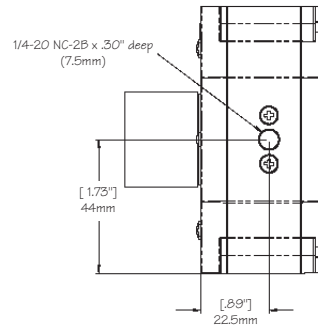

IQeye 4 Series

IQ51x Series

IQ51x Vandal Dome Series

IQeye 4 Series

IQeye 4 Series Camera Weight (without lens) 6.8oz (193g)

FRONT VIEW

SIDE VIEW

BACK VIEW

IQeye 51x Series

IQ510 Camera weight (without lens) 6oz (160g)

IQ511 Camera weight (without lens) 9oz (240g)

FRONT VIEW

BOTTOM VIEW*

*Mounting hole also included in same position on top of camera.

SIDE VIEW

IQeye Vandal Dome Series

IQDV Camera weight (without lens) 45.3oz (1339g)

TOP VIEW

SIDE VIEW

SIDE VIEW

BOTTOM VIEW