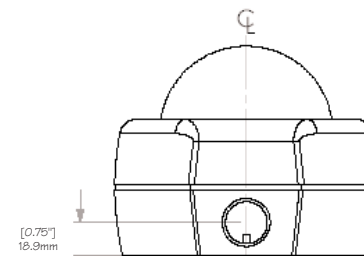

IQeye 51x Series

IQ510 Camera weight (without lens) 6oz (160g)

IQ511 Camera weight (without lens) 9oz (240g)

FRONT VIEW

BOTTOM VIEW*

*Mounting hole also included in same position on top of camera.

SIDE VIEW

IQeye Vandal Dome Series

IQDV Camera weight (without lens) 45.3oz (1339g)

TOP VIEW

SIDE VIEW

SIDE VIEW

BOTTOM VIEW