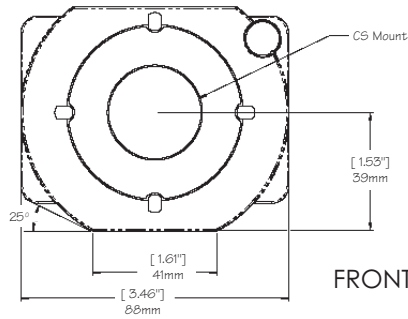

IQeye 4 Series

IQ51x Series

IQ51x Vandal Dome Series

IQeye 4 Series

IQeye 4 Series Camera Weight (without lens) 6.8oz (193g)

FRONT VIEW

SIDE VIEW

BACK VIEW

IQeye 51x Series

IQ510 Camera weight (without lens) 6oz (160g)

IQ511 Camera weight (without lens) 9oz (240g)

FRONT VIEW

BOTTOM VIEW*

*Mounting hole also included in same position on top of camera.

SIDE VIEW

IQeye Vandal Dome Series

IQDV Camera weight (without lens) 45.3oz (1339g)

TOP VIEW

SIDE VIEW

SIDE VIEW

BOTTOM VIEW