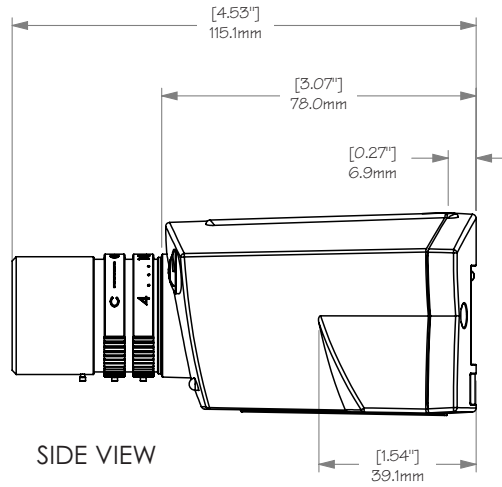

IQeye 4 Series

IQ51x Series

IQ51x Vandal Dome Series

IQeye 4 Series

IQeye 4 Series Camera Weight (without lens) 6.8oz (193g)

FRONT VIEW

SIDE VIEW

BACK VIEW

IQeye 51x Series

IQ510 Camera weight (without lens) 6oz (160g)

IQ511 Camera weight (without lens) 9oz (240g)

FRONT VIEW

BOTTOM VIEW*

*Mounting hole also included in same position on top of camera.

SIDE VIEW

IQeye Vandal Dome Series

IQDV Camera weight (without lens) 45.3oz (1339g)

TOP VIEW

SIDE VIEW

SIDE VIEW

BOTTOM VIEW