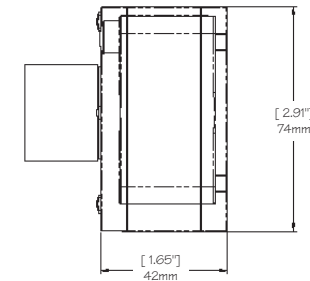

IQeye 4 Series

IQ51x Series

IQ51x Vandal Dome Series

IQeye 4 Series

IQeye 4 Series Camera Weight (without lens) 6.8oz (193g)

FRONT VIEW

SIDE VIEW

BACK VIEW

IQeye 51x Series

IQ510 Camera weight (without lens) 6oz (160g)

IQ511 Camera weight (without lens) 9oz (240g)

FRONT VIEW

BOTTOM VIEW*

*Mounting hole also included in same position on top of camera.

SIDE VIEW

IQeye Vandal Dome Series

IQDV Camera weight (without lens) 45.3oz (1339g)

TOP VIEW

SIDE VIEW

SIDE VIEW

BOTTOM VIEW