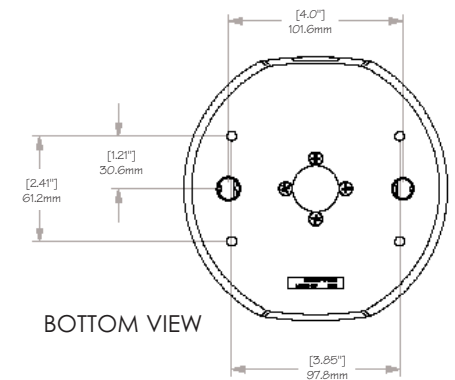

IQeye 4 Series

IQ51x Series

IQ51x Vandal Dome Series

IQeye 4 Series

IQeye 4 Series Camera Weight (without lens) 6.8oz (193g)

FRONT VIEW

SIDE VIEW

BACK VIEW

IQeye 51x Series

IQ510 Camera weight (without lens) 6oz (160g)

IQ511 Camera weight (without lens) 9oz (240g)

FRONT VIEW

BOTTOM VIEW*

*Mounting hole also included in same position on top of camera.

SIDE VIEW

IQeye Vandal Dome Series

IQDV Camera weight (without lens) 45.3oz (1339g)

TOP VIEW

SIDE VIEW

SIDE VIEW

BOTTOM VIEW