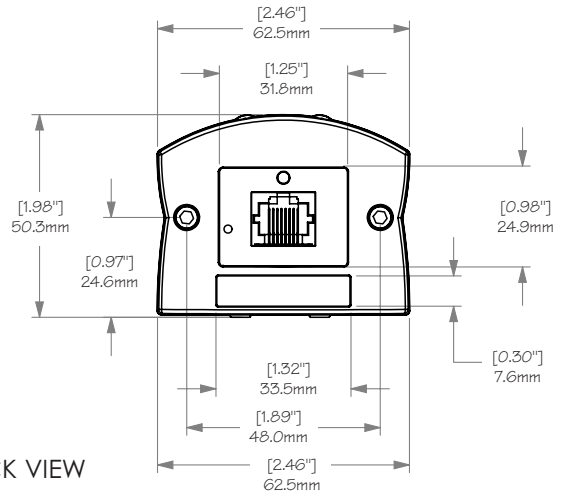

IQeye 4 Series

IQ51x Series

IQ51x Vandal Dome Series

IQeye 4 Series

IQeye 4 Series Camera Weight (without lens) 6.8oz (193g)

FRONT VIEW

SIDE VIEW

BACK VIEW

IQeye 51x Series

IQ510 Camera weight (without lens) 6oz (160g)

IQ511 Camera weight (without lens) 9oz (240g)

FRONT VIEW

BOTTOM VIEW*

*Mounting hole also included in same position on top of camera.

SIDE VIEW

IQeye Vandal Dome Series

IQDV Camera weight (without lens) 45.3oz (1339g)

TOP VIEW

SIDE VIEW

SIDE VIEW

BOTTOM VIEW