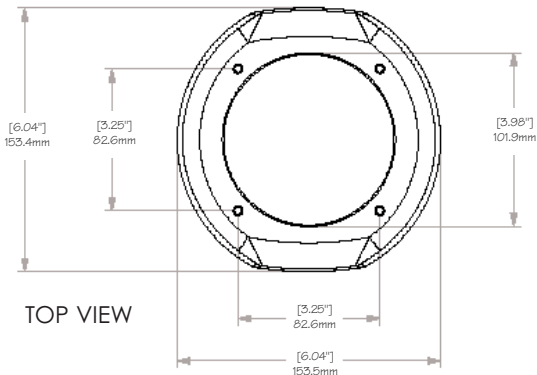

IQeye 4 Series

IQ51x Series

IQ51x Vandal Dome Series

IQeye 4 Series

IQeye 4 Series Camera Weight (without lens) 6.8oz (193g)

FRONT VIEW

SIDE VIEW

BACK VIEW

IQeye 51x Series

IQ510 Camera weight (without lens) 6oz (160g)

IQ511 Camera weight (without lens) 9oz (240g)

FRONT VIEW

BOTTOM VIEW*

*Mounting hole also included in same position on top of camera.

SIDE VIEW

IQeye Vandal Dome Series

IQDV Camera weight (without lens) 45.3oz (1339g)

TOP VIEW

SIDE VIEW

SIDE VIEW

BOTTOM VIEW