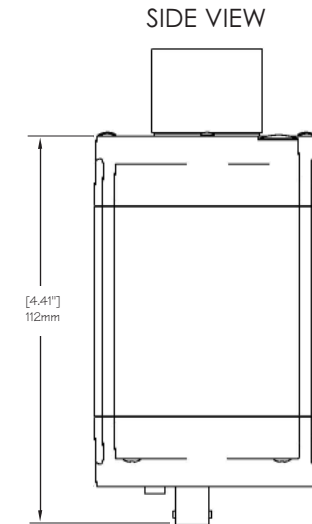

IQ8xx Sentinel Series

IQ8xx Camera weight (without lens) 96oz (2839g)

SIDE VIEW

IQ Vandal Dome Series

IQDV Camera weight (without lens) 45.3oz (1339g)

IQ51x Series

IQ510 Camera weight (without lens) 6oz (160g)
 IQ511 Camera weight (without lens) 9oz (240g)

IQ7xx Series

IQ7xx series camera weight (without lens) 13oz (369g)

BOTTOM VIEW

FRONT VIEW

SIDE VIEW

IQ71x Alliance Series

IQ71x Camera weight 27.5 oz (780.5g)

IQeye 4 Series

IQeye 4 Series Camera Weight (without lens) 6.8oz (193g)

FRONT VIEW

SIDE VIEW

BACK VIEW

IQeye Alliance Back Box

IQeye Alliance Wall Mount