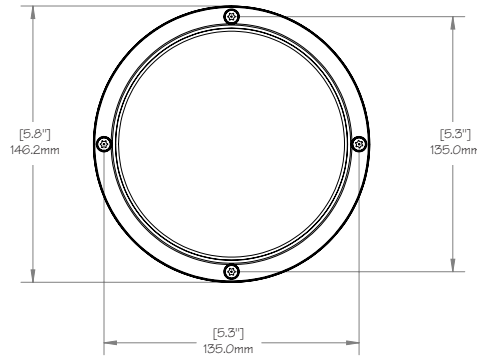

IQ8xx Sentinel Series

IQ8xx Camera weight (without lens) 96oz (2839g)

SIDE VIEW

IQ Vandal Dome Series

IQDV Camera weight (without lens) 45.3oz (1339g)

IQ51x Series

IQ510 Camera weight (without lens) 6oz (160g)
 IQ511 Camera weight (without lens) 9oz (240g)

IQ7xx Series

IQ7xx series camera weight (without lens) 13oz (369g)

BOTTOM VIEW

FRONT VIEW

SIDE VIEW

IQ71x Alliance Series

IQ71x Camera weight 27.5 oz (780.5g)

IQeye 4 Series

IQeye 4 Series Camera Weight (without lens) 6.8oz (193g)

FRONT VIEW

SIDE VIEW

BACK VIEW

IQeye Alliance Back Box

IQeye Alliance Wall Mount