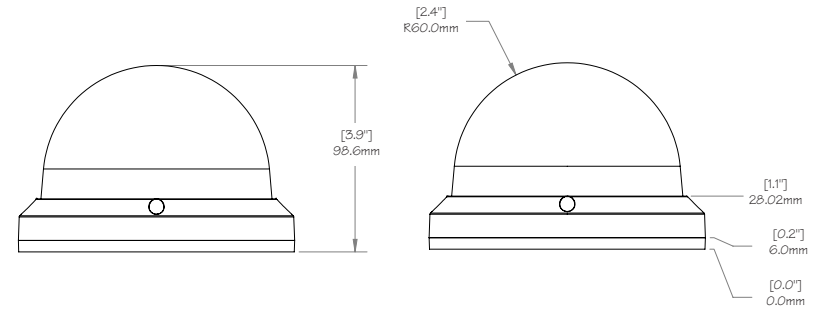

IQ7xx Series

IQ7xx series camera weight (without lens) 13oz (369g)

BOTTOM VIEW

FRONT VIEW

SIDE VIEW

IQ71x Alliance Series

IQ71x Camera weight 27.5 oz (780.5g)

IQeye 4 Series

IQeye 4 Series Camera Weight (without lens) 6.8oz (193g)

FRONT VIEW

SIDE VIEW

BACK VIEW

IQeye Alliance Back Box

IQeye Alliance Wall Mount