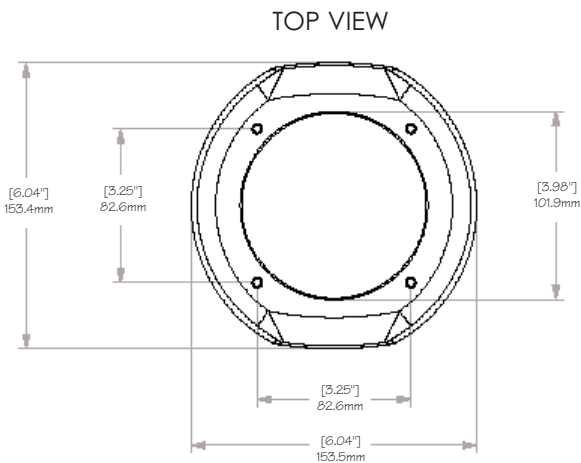

IQ8xx Sentinel Series

IQ8xx Camera weight (without lens) 96oz (2839g)

SIDE VIEW

IQ Vandal Dome Series

IQDV Camera weight (without lens) 45.3oz (1339g)

IQ51x Series

IQ510 Camera weight (without lens) 6oz (160g)
 IQ511 Camera weight (without lens) 9oz (240g)

IQ7xx Series

IQ7xx series camera weight (without lens) 13oz (369g)

BOTTOM VIEW

FRONT VIEW

SIDE VIEW

IQ71x Alliance Series

IQ71x Camera weight 27.5 oz (780.5g)

IQeye 4 Series

IQeye 4 Series Camera Weight (without lens) 6.8oz (193g)

FRONT VIEW

SIDE VIEW

BACK VIEW

IQeye Alliance Back Box

IQeye Alliance Wall Mount