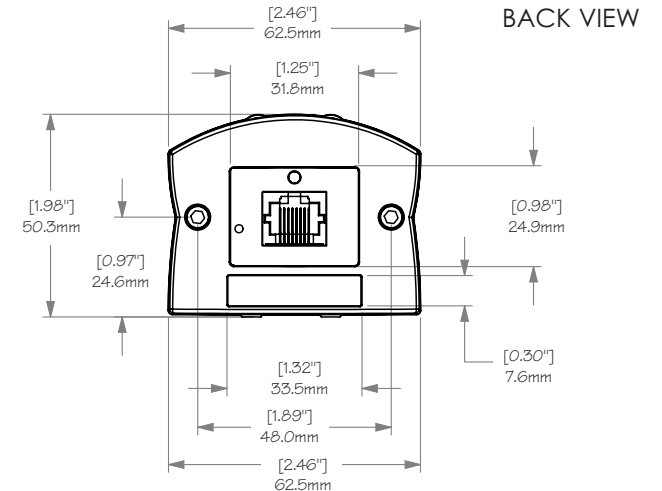

IQ7xx Series

IQ7xx series camera weight (without lens) 13oz (369g)

BOTTOM VIEW

FRONT VIEW

SIDE VIEW

IQ71x Alliance Series

IQ71x Camera weight 27.5 oz (780.5g)

IQeye 4 Series

IQeye 4 Series Camera Weight (without lens) 6.8oz (193g)

FRONT VIEW

SIDE VIEW

BACK VIEW

IQeye Alliance Back Box

IQeye Alliance Wall Mount