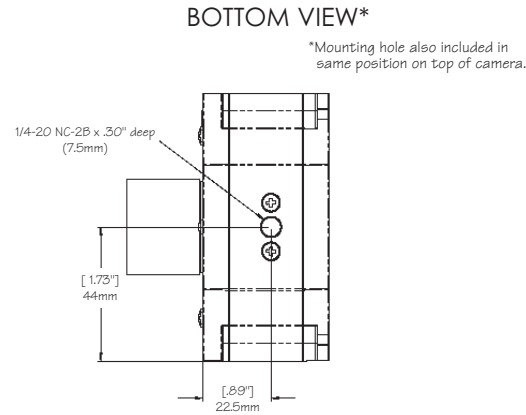

IQ8xx Sentinel Series

IQ8xx Camera weight (without lens) 96oz (2839g)

SIDE VIEW

IQ Vandal Dome Series

IQDV Camera weight (without lens) 45.3oz (1339g)

IQ51x Series

IQ510 Camera weight (without lens) 6oz (160g)
 IQ511 Camera weight (without lens) 9oz (240g)

IQ7xx Series

IQ7xx series camera weight (without lens) 13oz (369g)

BOTTOM VIEW

FRONT VIEW

SIDE VIEW

IQ71x Alliance Series

IQ71x Camera weight 27.5 oz (780.5g)

IQeye 4 Series

IQeye 4 Series Camera Weight (without lens) 6.8oz (193g)

FRONT VIEW

SIDE VIEW

BACK VIEW

IQeye Alliance Back Box

IQeye Alliance Wall Mount