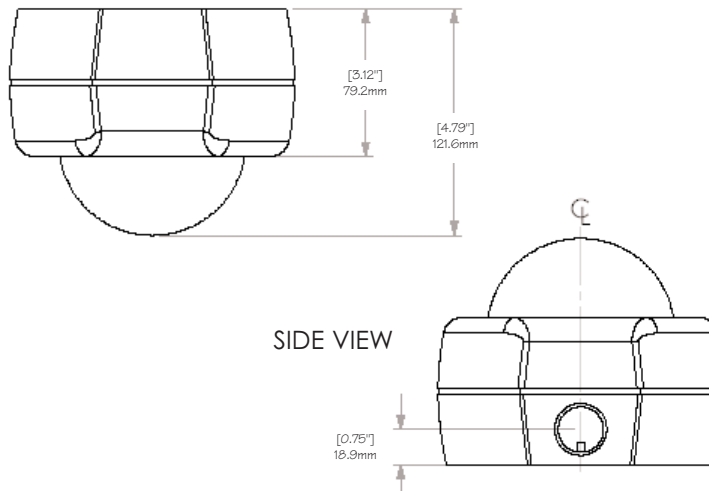

IQ8xx Sentinel Series

IQ8xx Camera weight (without lens) 96oz (2839g)

SIDE VIEW

IQ Vandal Dome Series

IQDV Camera weight (without lens) 45.3oz (1339g)

IQ51x Series

IQ510 Camera weight (without lens) 6oz (160g)
 IQ511 Camera weight (without lens) 9oz (240g)

IQ7xx Series

IQ7xx series camera weight (without lens) 13oz (369g)

BOTTOM VIEW

FRONT VIEW

SIDE VIEW

IQ71x Alliance Series

IQ71x Camera weight 27.5 oz (780.5g)

IQeye 4 Series

IQeye 4 Series Camera Weight (without lens) 6.8oz (193g)

FRONT VIEW

SIDE VIEW

BACK VIEW

IQeye Alliance Back Box

IQeye Alliance Wall Mount