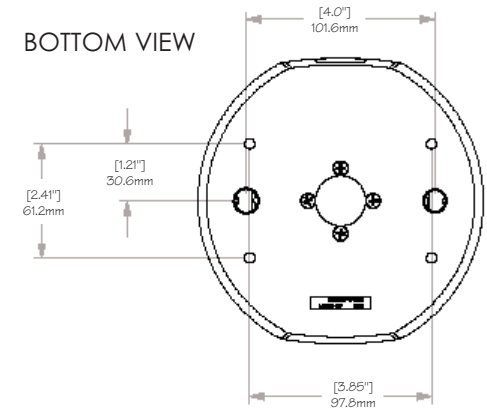

IQ8xx Sentinel Series

IQ8xx Camera weight (without lens) 96oz (2839g)

SIDE VIEW

IQ Vandal Dome Series

IQDV Camera weight (without lens) 45.3oz (1339g)

IQ51x Series

IQ510 Camera weight (without lens) 6oz (160g)
 IQ511 Camera weight (without lens) 9oz (240g)

IQ7xx Series

IQ7xx series camera weight (without lens) 13oz (369g)

BOTTOM VIEW

FRONT VIEW

SIDE VIEW

IQ71x Alliance Series

IQ71x Camera weight 27.5 oz (780.5g)

IQeye 4 Series

IQeye 4 Series Camera Weight (without lens) 6.8oz (193g)

FRONT VIEW

SIDE VIEW

BACK VIEW

IQeye Alliance Back Box

IQeye Alliance Wall Mount