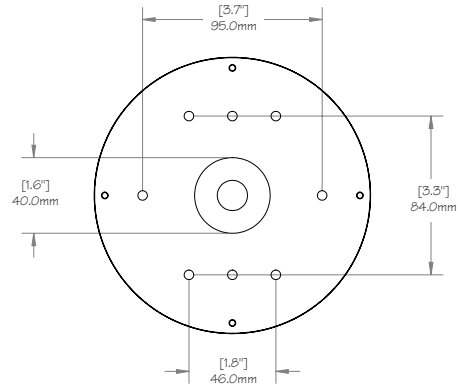

IQ8xx Sentinel Series

IQ8xx Camera weight (without lens) 96oz (2839g)

SIDE VIEW

IQ Vandal Dome Series

IQDV Camera weight (without lens) 45.3oz (1339g)

IQ51x Series

IQ510 Camera weight (without lens) 6oz (160g)
 IQ511 Camera weight (without lens) 9oz (240g)

IQ7xx Series

IQ7xx series camera weight (without lens) 13oz (369g)

BOTTOM VIEW

FRONT VIEW

SIDE VIEW

IQ71x Alliance Series

IQ71x Camera weight 27.5 oz (780.5g)

IQeye 4 Series

IQeye 4 Series Camera Weight (without lens) 6.8oz (193g)

FRONT VIEW

SIDE VIEW

BACK VIEW

IQeye Alliance Back Box

IQeye Alliance Wall Mount