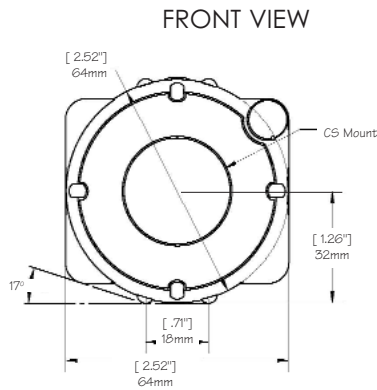

IQ8xx Sentinel Series

IQ8xx Camera weight (without lens) 96oz (2839g)

SIDE VIEW

IQ Vandal Dome Series

IQDV Camera weight (without lens) 45.3oz (1339g)

IQ51x Series

IQ510 Camera weight (without lens) 6oz (160g)
 IQ511 Camera weight (without lens) 9oz (240g)

IQ7xx Series

IQ7xx series camera weight (without lens) 13oz (369g)

BOTTOM VIEW

FRONT VIEW

SIDE VIEW

IQ71x Alliance Series

IQ71x Camera weight 27.5 oz (780.5g)

IQeye 4 Series

IQeye 4 Series Camera Weight (without lens) 6.8oz (193g)

FRONT VIEW

SIDE VIEW

BACK VIEW

IQeye Alliance Back Box

IQeye Alliance Wall Mount