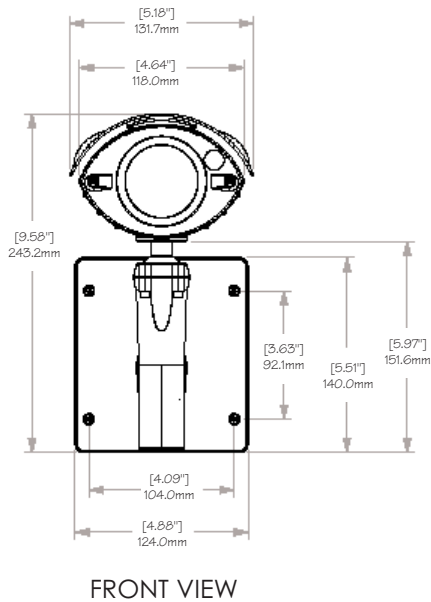

IQ8xx Sentinel Series

IQ8xx Camera weight (without lens) 96oz (2839g)

SIDE VIEW

IQ Vandal Dome Series

IQDV Camera weight (without lens) 45.3oz (1339g)

IQ51x Series

IQ510 Camera weight (without lens) 6oz (160g)
 IQ511 Camera weight (without lens) 9oz (240g)

IQ7xx Series

IQ7xx series camera weight (without lens) 13oz (369g)

BOTTOM VIEW

FRONT VIEW

SIDE VIEW

IQ71x Alliance Series

IQ71x Camera weight 27.5 oz (780.5g)

IQeye 4 Series

IQeye 4 Series Camera Weight (without lens) 6.8oz (193g)

FRONT VIEW

SIDE VIEW

BACK VIEW

IQeye Alliance Back Box

IQeye Alliance Wall Mount