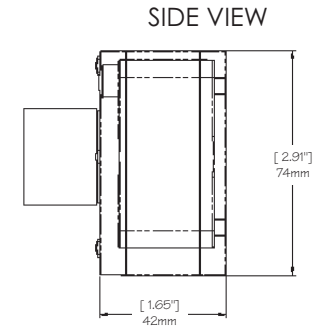

IQ8xx Sentinel Series

IQ8xx Camera weight (without lens) 96oz (2839g)

SIDE VIEW

IQ Vandal Dome Series

IQDV Camera weight (without lens) 45.3oz (1339g)

IQ51x Series

IQ510 Camera weight (without lens) 6oz (160g)
 IQ511 Camera weight (without lens) 9oz (240g)

IQ7xx Series

IQ7xx series camera weight (without lens) 13oz (369g)

BOTTOM VIEW

FRONT VIEW

SIDE VIEW

IQ71x Alliance Series

IQ71x Camera weight 27.5 oz (780.5g)

IQeye 4 Series

IQeye 4 Series Camera Weight (without lens) 6.8oz (193g)

FRONT VIEW

SIDE VIEW

BACK VIEW

IQeye Alliance Back Box

IQeye Alliance Wall Mount