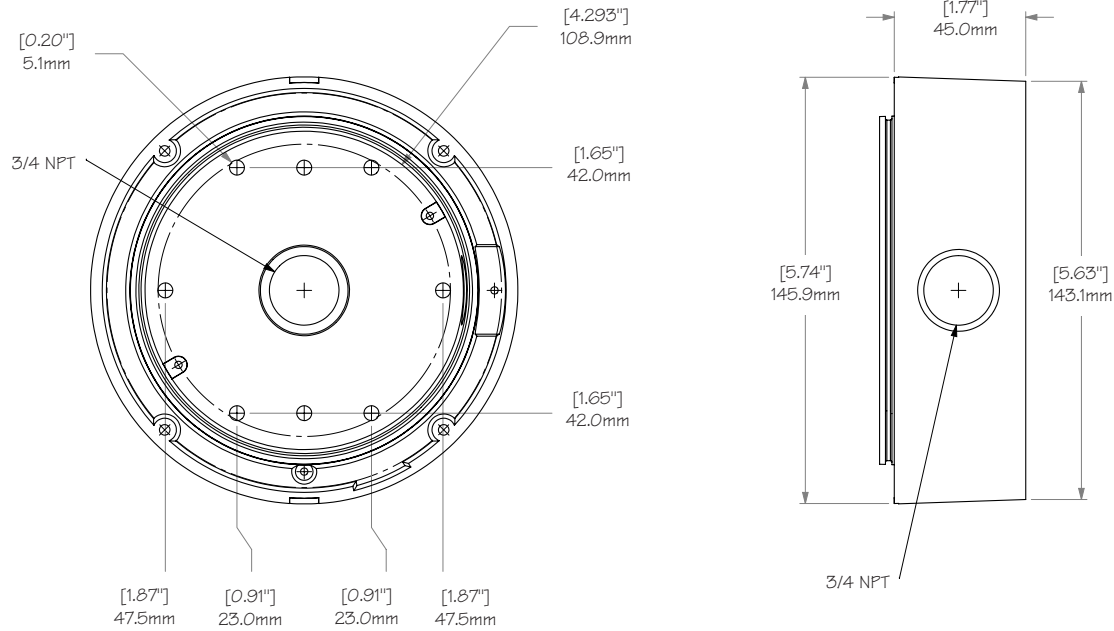

IQeye 4 Series Camera Weight (without lens) 6.8oz (193g)

FRONT VIEW

SIDE VIEW

BACK VIEW

IQeye Alliance Back Box

IQeye Alliance Wall Mount