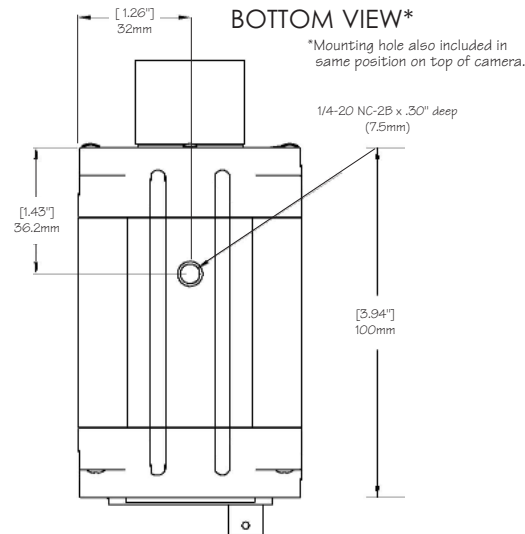

IQ8xx Sentinel Series

IQ8xx Camera weight (without lens) 96oz (2839g)

SIDE VIEW

IQ Vandal Dome Series

IQDV Camera weight (without lens) 45.3oz (1339g)

IQ51x Series

IQ510 Camera weight (without lens) 6oz (160g)
 IQ511 Camera weight (without lens) 9oz (240g)

IQ7xx Series

IQ7xx series camera weight (without lens) 13oz (369g)

BOTTOM VIEW

FRONT VIEW

SIDE VIEW

IQ71x Alliance Series

IQ71x Camera weight 27.5 oz (780.5g)

IQeye 4 Series

IQeye 4 Series Camera Weight (without lens) 6.8oz (193g)

FRONT VIEW

SIDE VIEW

BACK VIEW

IQeye Alliance Back Box

IQeye Alliance Wall Mount