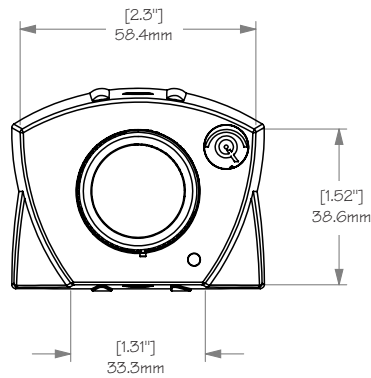

IQ8xx Sentinel Series

IQ8xx Camera weight (without lens) 96oz (2839g)

SIDE VIEW

IQ Vandal Dome Series

IQDV Camera weight (without lens) 45.3oz (1339g)

IQ51x Series

IQ510 Camera weight (without lens) 6oz (160g)
 IQ511 Camera weight (without lens) 9oz (240g)

IQ7xx Series

IQ7xx series camera weight (without lens) 13oz (369g)

BOTTOM VIEW

FRONT VIEW

SIDE VIEW

IQ71x Alliance Series

IQ71x Camera weight 27.5 oz (780.5g)

IQeye 4 Series

IQeye 4 Series Camera Weight (without lens) 6.8oz (193g)

FRONT VIEW

SIDE VIEW

BACK VIEW

IQeye Alliance Back Box

IQeye Alliance Wall Mount