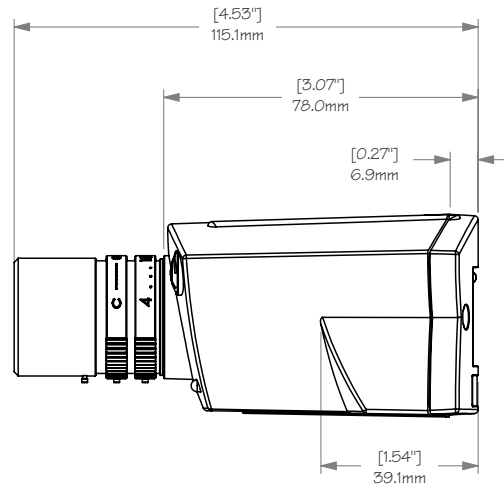

IQ7xx Series

IQ7xx series camera weight (without lens) 13oz (369g)

BOTTOM VIEW

FRONT VIEW

SIDE VIEW

IQ71x Alliance Series

IQ71x Camera weight 27.5 oz (780.5g)

IQeye 4 Series

IQeye 4 Series Camera Weight (without lens) 6.8oz (193g)

FRONT VIEW

SIDE VIEW

BACK VIEW

IQeye Alliance Back Box

IQeye Alliance Wall Mount