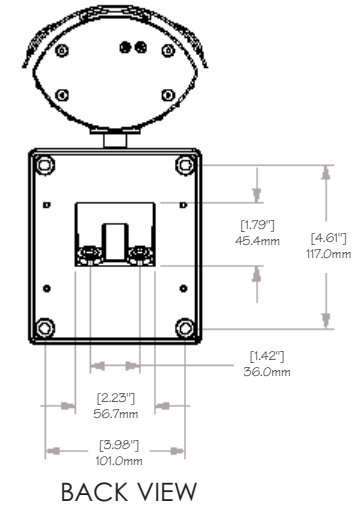

IQ8xx Sentinel Series

IQ8xx Camera weight (without lens) 96oz (2839g)

SIDE VIEW

IQ Vandal Dome Series

IQDV Camera weight (without lens) 45.3oz (1339g)

IQ51x Series

IQ510 Camera weight (without lens) 6oz (160g)
 IQ511 Camera weight (without lens) 9oz (240g)

IQ7xx Series

IQ7xx series camera weight (without lens) 13oz (369g)

BOTTOM VIEW

FRONT VIEW

SIDE VIEW

IQ71x Alliance Series

IQ71x Camera weight 27.5 oz (780.5g)

IQeye 4 Series

IQeye 4 Series Camera Weight (without lens) 6.8oz (193g)

FRONT VIEW

SIDE VIEW

BACK VIEW

IQeye Alliance Back Box

IQeye Alliance Wall Mount