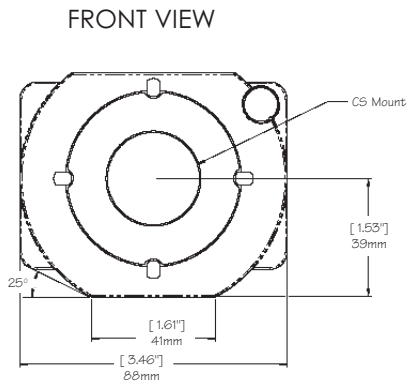

IQ8xx Sentinel Series

IQ8xx Camera weight (without lens) 96oz (2839g)

SIDE VIEW

IQ Vandal Dome Series

IQDV Camera weight (without lens) 45.3oz (1339g)

IQ51x Series

IQ510 Camera weight (without lens) 6oz (160g)
 IQ511 Camera weight (without lens) 9oz (240g)

IQ7xx Series

IQ7xx series camera weight (without lens) 13oz (369g)

BOTTOM VIEW

FRONT VIEW

SIDE VIEW

IQ71x Alliance Series

IQ71x Camera weight 27.5 oz (780.5g)

IQeye 4 Series

IQeye 4 Series Camera Weight (without lens) 6.8oz (193g)

FRONT VIEW

SIDE VIEW

BACK VIEW

IQeye Alliance Back Box

IQeye Alliance Wall Mount