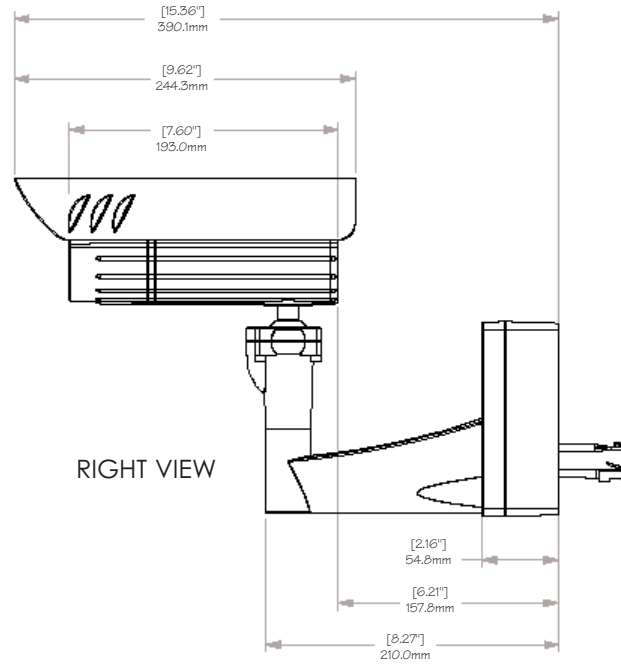

IQ8xx Sentinel Series

IQ8xx Camera weight (without lens) 96oz (2839g)

SIDE VIEW

IQ Vandal Dome Series

IQDV Camera weight (without lens) 45.3oz (1339g)

IQ51x Series

IQ510 Camera weight (without lens) 6oz (160g)
 IQ511 Camera weight (without lens) 9oz (240g)

IQ7xx Series

IQ7xx series camera weight (without lens) 13oz (369g)

BOTTOM VIEW

FRONT VIEW

SIDE VIEW

IQ71x Alliance Series

IQ71x Camera weight 27.5 oz (780.5g)

IQeye 4 Series

IQeye 4 Series Camera Weight (without lens) 6.8oz (193g)

FRONT VIEW

SIDE VIEW

BACK VIEW

IQeye Alliance Back Box

IQeye Alliance Wall Mount