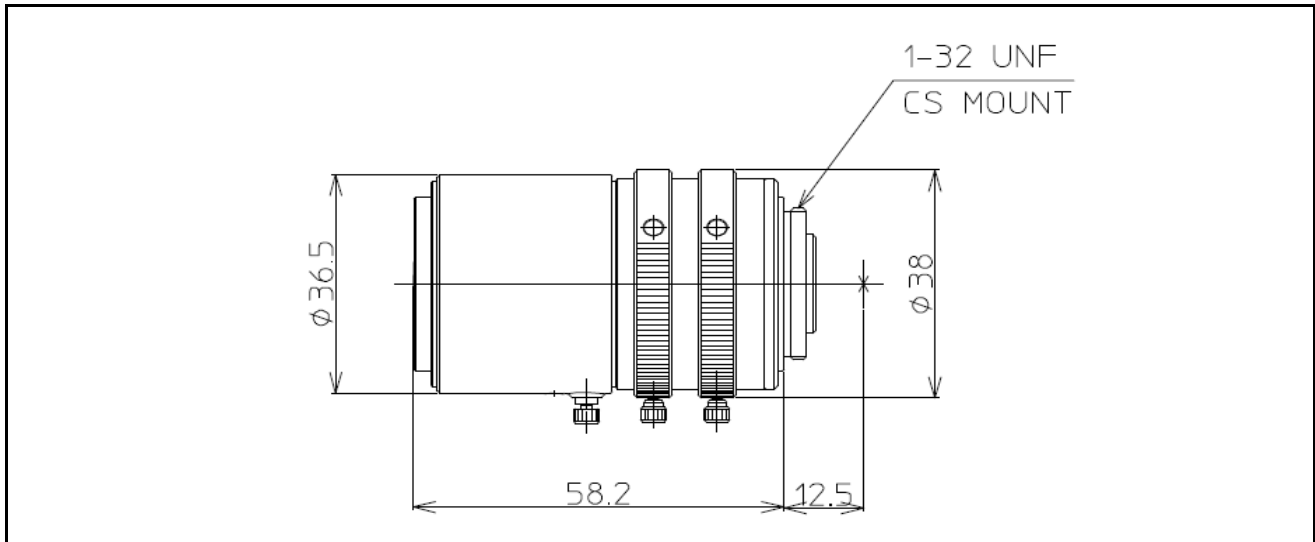

IQeye V15 Lens

**Megapixel Resolution, True Day/Night
Wide Varifocal, Manual Iris**

(Unit: mm)

Image Format	1/2-inch (image circle : $\phi 8$ mm)
Focal Length	3.5 - 10.0mm
Focus Operation	Manual
Iris Operation	Manual
Max. Aperture	F= 1.6
Iris Range	F1.6 - F22
View Angle	Download the IQinVision Lens Specification Sheet at www.iqeye.com
Lens Mount	CS-mount
MOD (Minimum Object Distance)	0.2m
Dimensions	$\phi 36.5$ mm x 58.2mm
Weight	99g