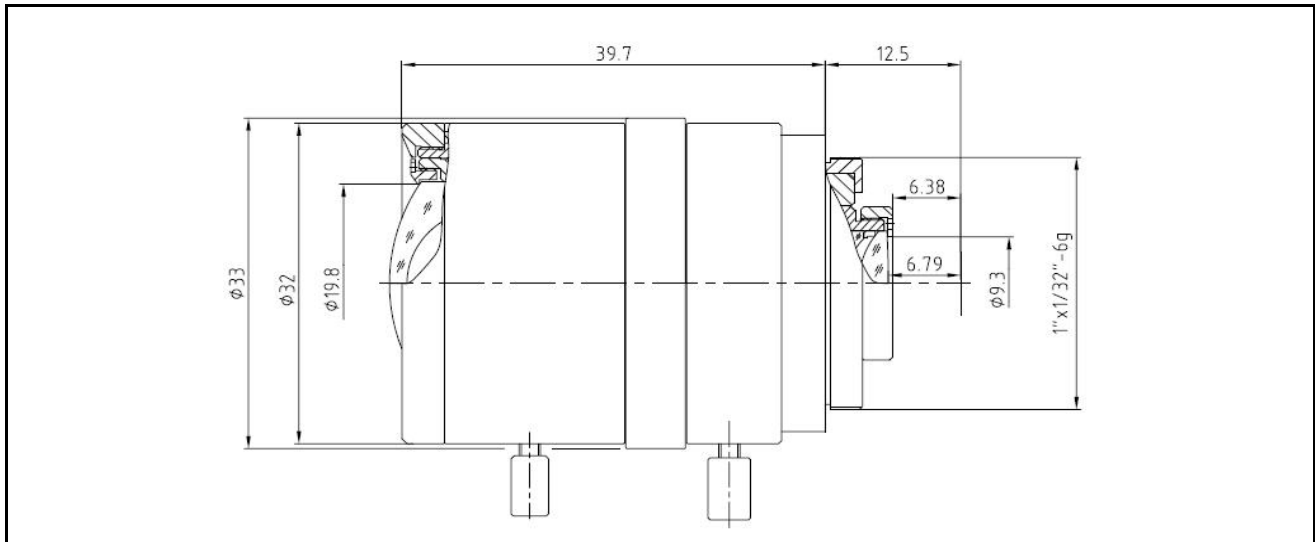

IQeye V3Lens

Megapixel Resolution, True Day/Night
Wide Varifocal, Manual Iris

(Unit: mm)

Image Format	1/2-inch (image circle : φ9.3mm)
Focal Length	4.5 - 10.0mm
Focus Operation	Manual
Iris Operation	Manual
Max. Aperture	F= 1.6
Iris Range	F1.6 - Closed
View Angle	Download the IQinVision Lens Specification Sheet at www.iqeye.com
Lens Mount	CS-mount
MOD (Minimum Object Distance)	0.1m
Dimensions	φ33mm x 39.7mm
Weight	74.5g