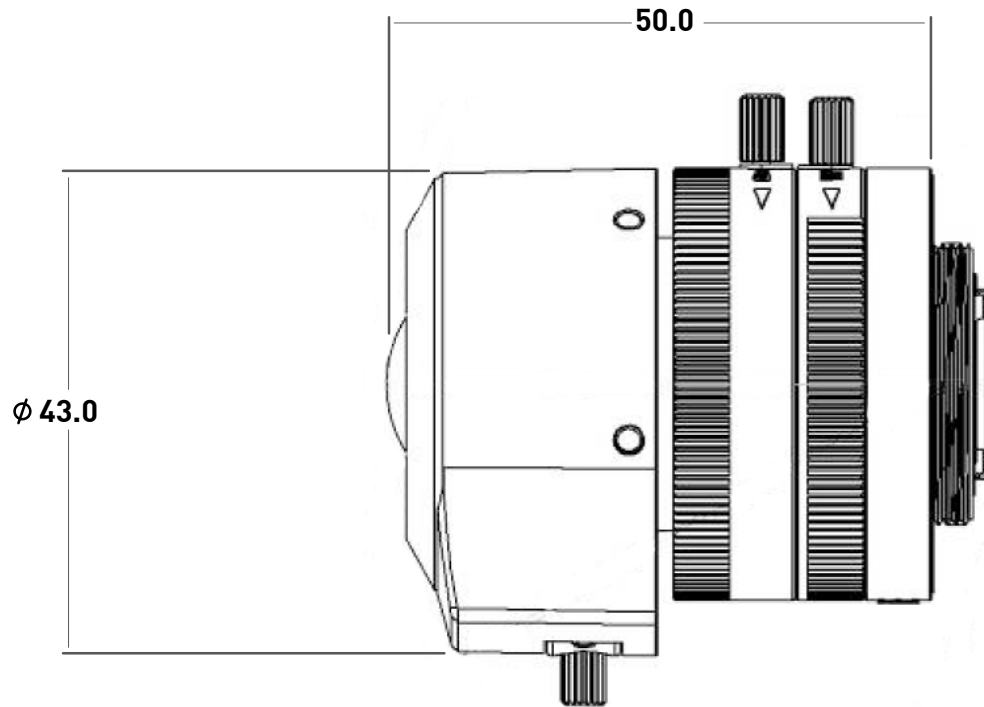

IQeye W2 Lens

Ultra Wide Varifocal Megapixel
Day/Night Lens

Image Format	1/2 inch
Focal Length	1.8-3 mm
Focus Operation	Manual
Iris Operation	Manual
Maximum Aperture	F1.8
Iris Range	F1.8-Close
Lens Mount	CS
MOD (Minimum Object Distance)	0.5 m
Dimensions	φ43.0 mm x 50.0 mm
Weight	70.0 g
View Angle	Download the IQinVision Lens Specification Sheet at www.iqeye.com