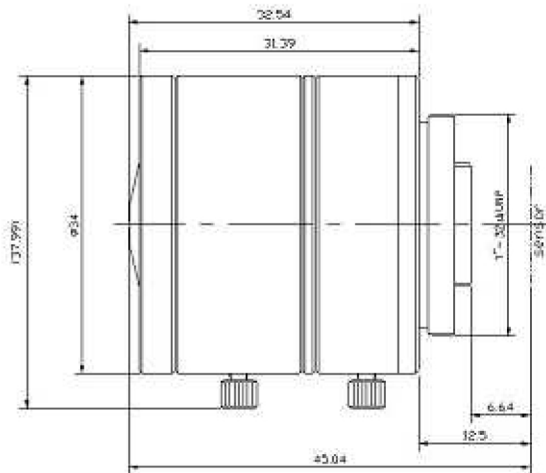

**VARI-FOCAL LENS, 1/3" 2.5 - 7.0mm F1.4
2.0 MP Resolution**

Focus/zoom supplied with locking screws.

(Unit: mm)

Image Format	1/3-inch		
Focal Length	2.5 - 7.0mm		
Aperture	F1.4		
Operation	Iris:	Fixed at F1.4	
	Zoom:	Manual	
	Focus:	Manual	
View Angle (Degrees)		[Tele]	[Wide]
	Horizontal	112.67	39.33
	Vertical:	82.32	29.48
	Diagonal:	145.96	49.18
Lens Mount	CS-mount		
MOD(Minimum Object Distance)	0.5m		
Back Focal Length	6.11mm		
Filter thread Size	Not provided.		
Dimensions	37.99 x 32.54mm (Dia. X Length)		
Weight	67g		