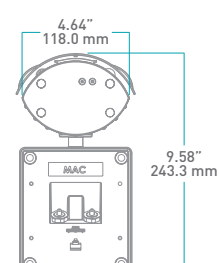

Misc

Ingress Protection Rating	IP66, NEMA 4
Approvals	FCC, CE
Temperature Range	-22°F to 122°F, -30°C to 50°C
Weight (grams)	2839 g
Warranty	3 years
Lens Options	V3 Wide Angle Lens 1/2" CS, 4.5-10 mm, F1.6, IR V4 Telephoto Lens 1/3" CS, 5-50 mm, F1.3 V6 Telephoto Lens 1/2" CS, 12-40 mm, F1.8, IR V7 Wide Angle Lens 1/2" CS, 4-12 mm, F1.4, IR W2 Wide Angle Lens 1/2" CS, 1.8-3 mm, F1.4 IR
Accessories	IQ800-PMA Pole Mount Adaptor IQ800-JBC Junction Box Cover IQ800-JB+C Junction Box with Cover

Dimensions

Side

Front

Back