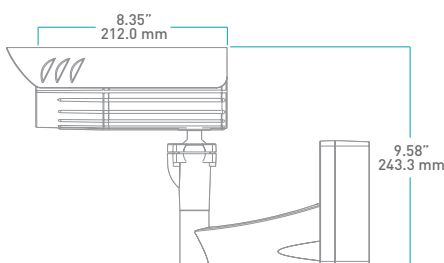

Misc

Ingress Protection Rating	IP66, NEMA 4
Approvals	FCC, CE
Temperature Range	-22°F to 122°F, -30°C to 50°C
Weight (grams)	2839 g
Warranty	3 years
Lens Options	V3 Wide Angle Lens 1/2" CS, 4.5-10 mm, F1.6, IR V4 Telephoto Lens 1/3" CS, 5-50 mm, F1.3 V6 Telephoto Lens 1/2" CS, 12-40 mm, F1.8, IR V7 Wide Angle Lens 1/2" CS, 4-12 mm, F1.4, IR W2 Wide Angle Lens 1/2" CS, 1.8-3 mm, F1.4 IR
Accessories	IQ800-PMA Pole Mount Adaptor IQ800-JBC Junction Box Cover IQ800-JB+C Junction Box with Cover

Dimensions

Side

Front

Back