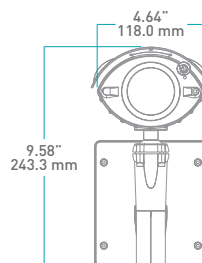

Misc

Ingress Protection Rating	IP66, NEMA 4
Approvals	FCC, CE
Temperature Range	-22°F to 122°F, -30°C to 50°C
Weight (grams)	2839 g
Warranty	3 years
Lens Options	V3 Wide Angle Lens 1/2" CS, 4.5-10 mm, F1.6, IR V4 Telephoto Lens 1/3" CS, 5-50 mm, F1.3 V6 Telephoto Lens 1/2" CS, 12-40 mm, F1.8, IR V7 Wide Angle Lens 1/2" CS, 4-12 mm, F1.4, IR W2 Wide Angle Lens 1/2" CS, 1.8-3 mm, F1.4 IR
Accessories	IQ800-PMA Pole Mount Adaptor IQ800-JBC Junction Box Cover IQ800-JB+C Junction Box with Cover

Dimensions

Side

Front

Back