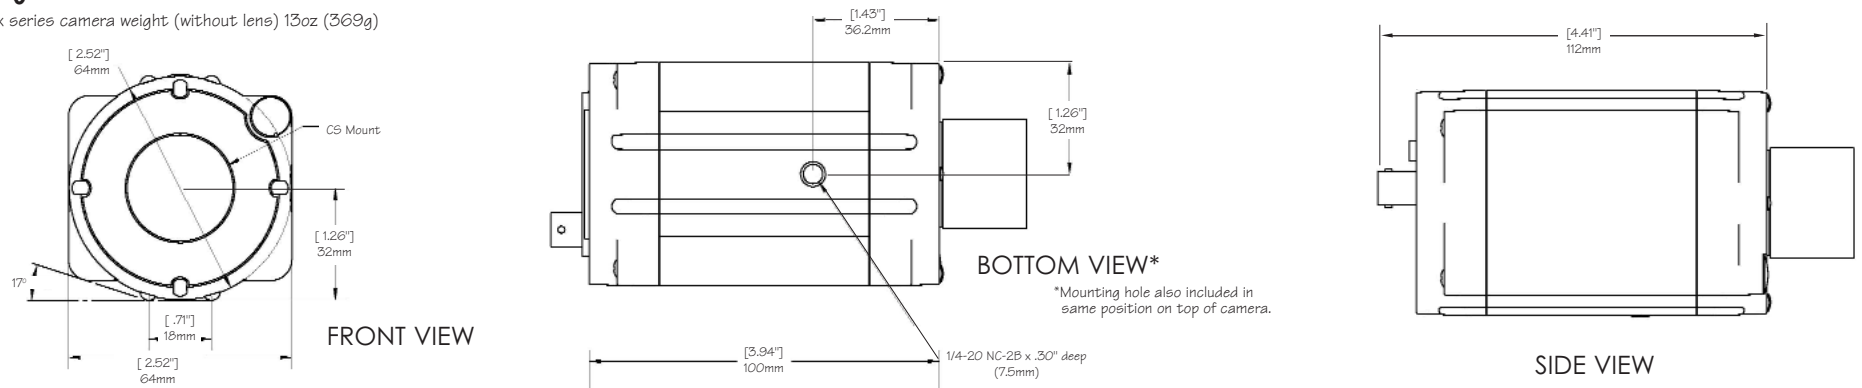

IQeye 7xx Series

IQ7xx series camera weight (without lens) 13oz (369g)