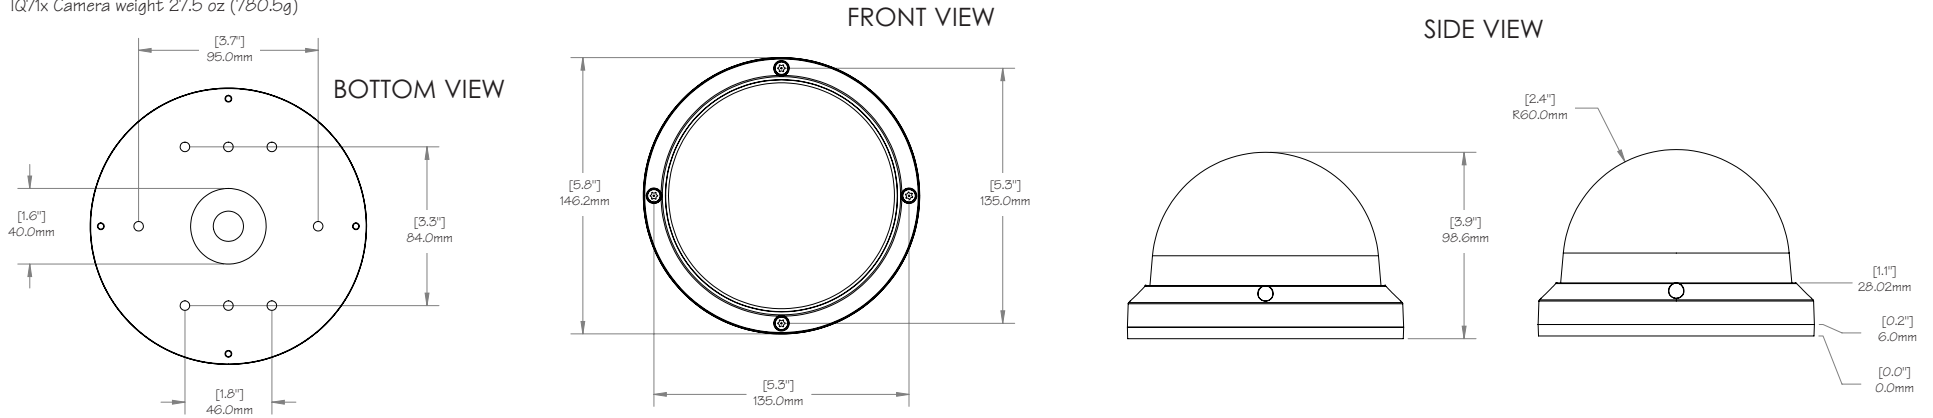

## IQeye Alliance Series

IQ71x Camera weight 27.5 oz (780.5g)