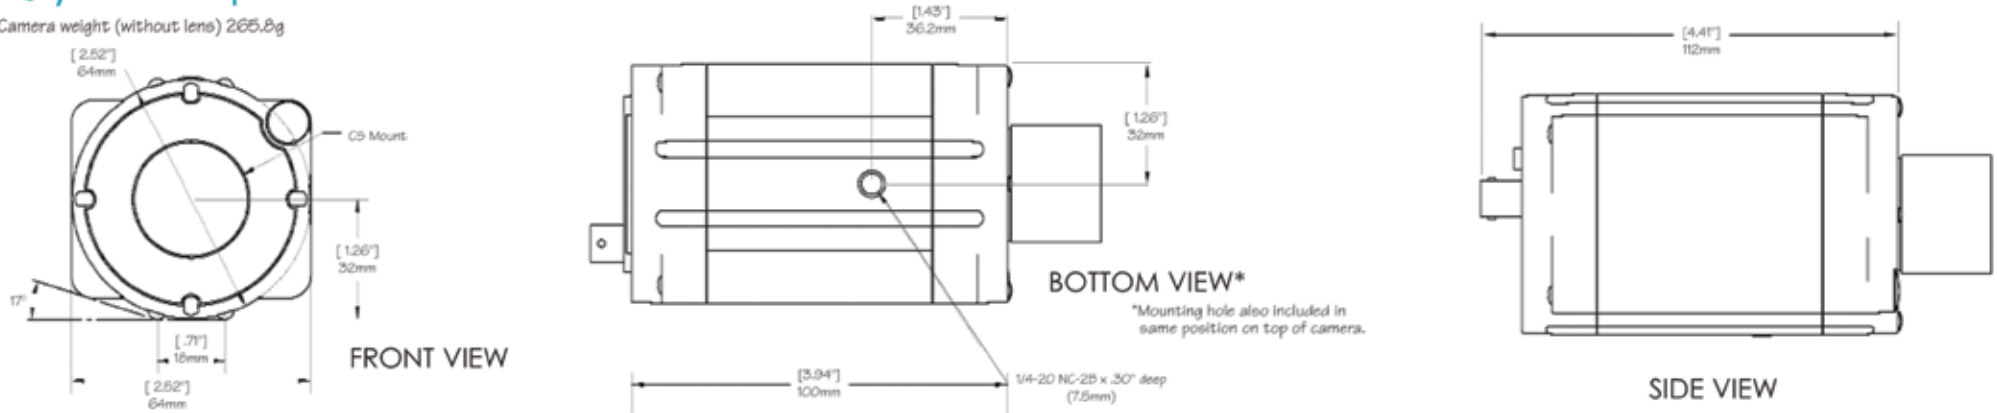

IQeye HD1080p Series

Camera weight (without lens) 265.8g

IQeye Sentinel™ Series

Camera weight (without lens) 2839g

IQeye700/750 Series

Camera weight (without lens) 369g

IQeye Alliance™ Series

Camera weight (without lens) 852.2g Interior Models/1209.9 Exterior Models