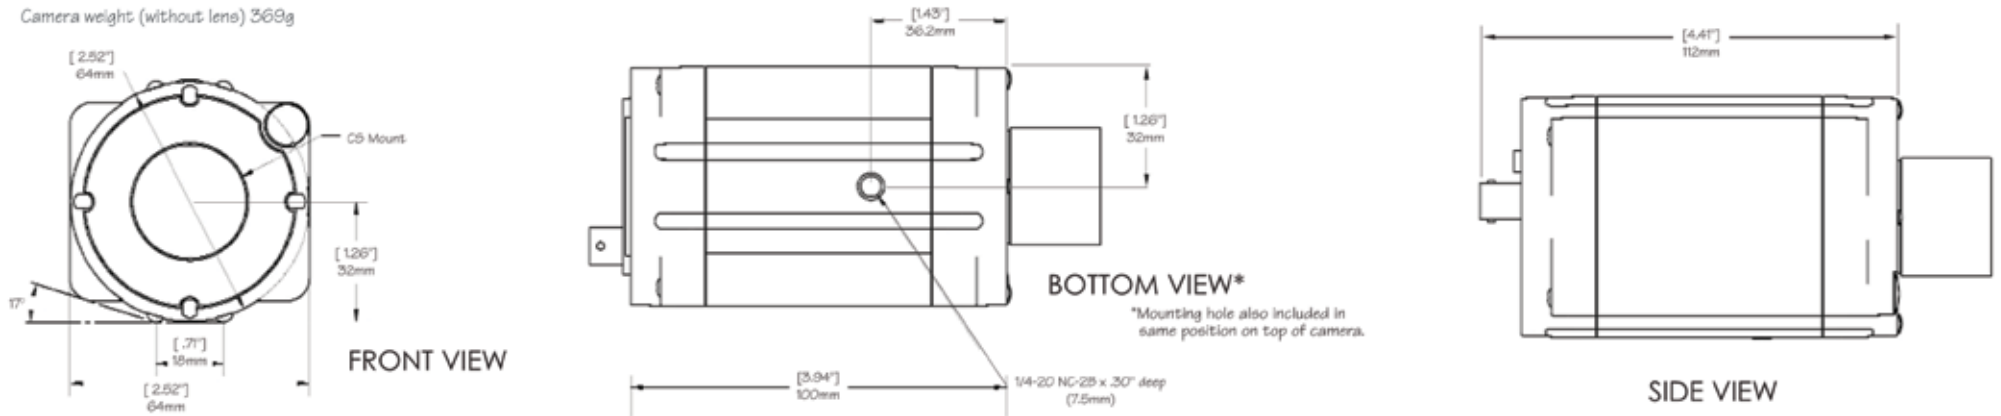

IQeye HD1080p Series

Camera weight (without lens) 265.8g

IQeye Sentinel™ Series

Camera weight (without lens) 2839g

IQeye700/750 Series

Camera weight (without lens) 369g

IQeye Alliance™ Series

Camera weight (without lens) 852.2g Interior Models/1209.9 Exterior Models