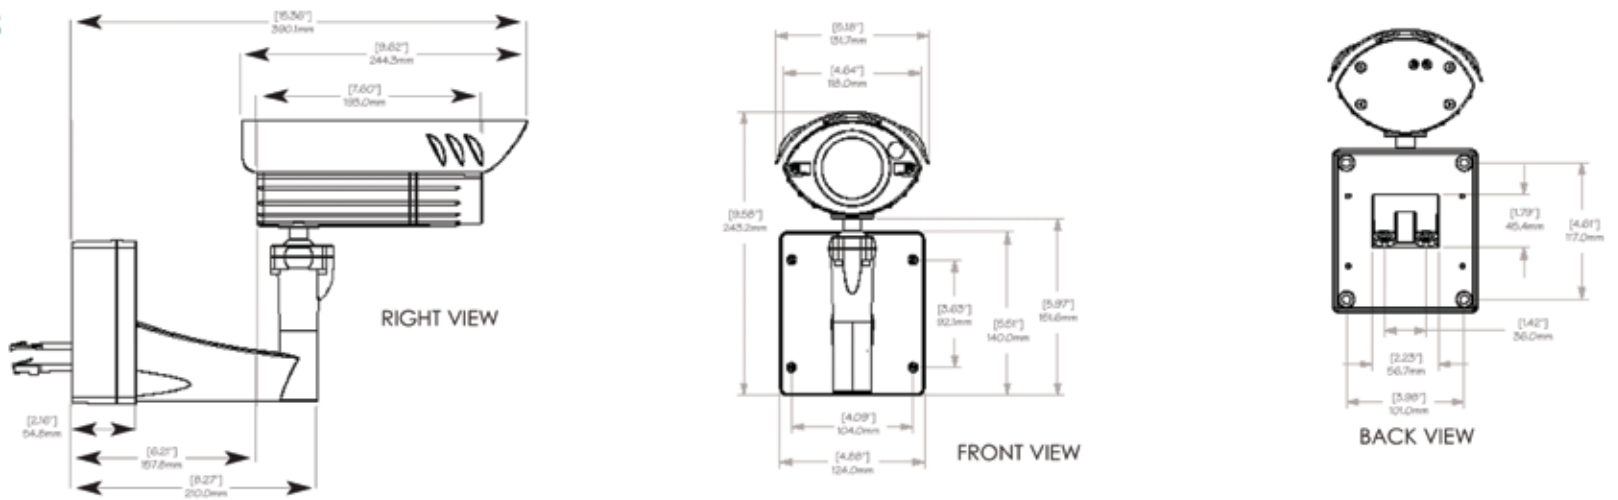

IQeye HD1080p Series

Camera weight (without lens) 265.8g

IQeye Sentinel™ Series

Camera weight (without lens) 2839g

IQeye700/750 Series

Camera weight (without lens) 369g

IQeye Alliance™ Series

Camera weight (without lens) 852.2g Interior Models/1209.9 Exterior Models